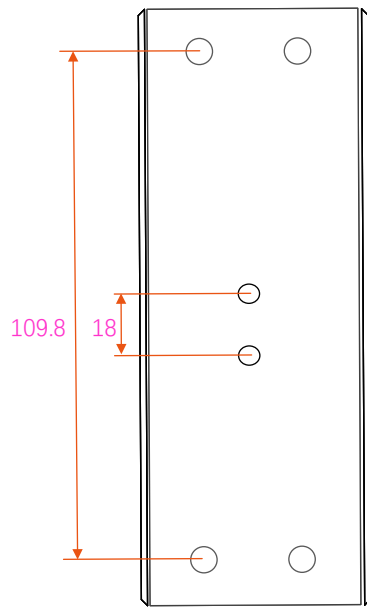

1 2 3 4 5 6 7 8

A  
B  
C  
D  
E  
F

49

108

138

8

49

166

152

109.8

18

46

32.7

33

43

8

26.6

	<b>NAME</b>	<b>DATE</b>	<b>Product Model</b>	 www.fiberroad.com	
<b>DRAWN</b>	FR021	Jun 19, 2023	FR-7A1016		
<b>MATERIAL</b>	Aluminium				
<b>IP RATING</b>	IP40		REV:1.0	UNIT:mm	SHEET 1 OF 1
<b>FINISH</b>	DO NOT SCALE DRAWING		Ref: FR		FR023D06197002