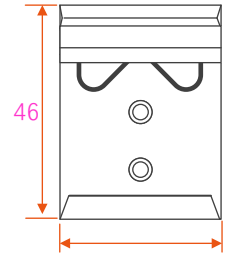

1 2 3 4 5 6 7 8

A  
B  
C  
D  
E  
F

49

108

138

8

49

166

152

109.8

18

46

32.7

33

43

8

26.6

	<b>NAME</b>	<b>DATE</b>	<b>Product Model</b>	 www.fiberroad.com	
<b>DRAWN</b>	FR021	Jun 19, 2023	FR-7A1016		
<b>MATERIAL</b>	Aluminium				
<b>IP RATING</b>	IP40		REV:1.0	UNIT:mm	SHEET 1 OF 1
<b>FINISH</b>	DO NOT SCALE DRAWING		Ref: FR		FR023D06197002