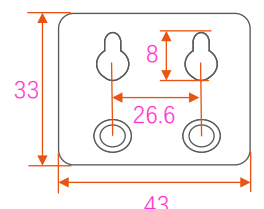

152

109.8

18

46

32.7

33

43

8

26.6

	<b>NAME</b>	<b>DATE</b>	<b>Product Model</b>	 www.fiberroad.com	
<b>DRAWN</b>	FR021	Jun 19, 2023	FR-7A1016		
<b>MATERIAL</b>	Aluminium				
<b>IP RATING</b>	IP40		REV:1.0	UNIT:mm	SHEET 1 OF 1
<b>FINISH</b>	DO NOT SCALE DRAWING		Ref: FR		FR023D06197002