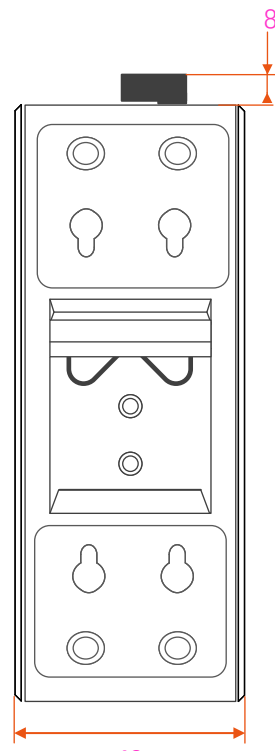

1 2 3 4 5 6 7 8

A  
B  
C  
D  
E  
F

49

108

138

8

49

166

152

109.8

18

46

32.7

33

43

8

26.6

	<b>NAME</b>	<b>DATE</b>	<b>Product Model</b>	 www.fiberroad.com	
<b>DRAWN</b>	FR021	Jun 19, 2023	FR-7A1016		
<b>MATERIAL</b>	Aluminium				
<b>IP RATING</b>	IP40		REV:1.0	UNIT:mm	SHEET 1 OF 1
<b>FINISH</b>	DO NOT SCALE DRAWING		Ref: FR		FR023D06197002