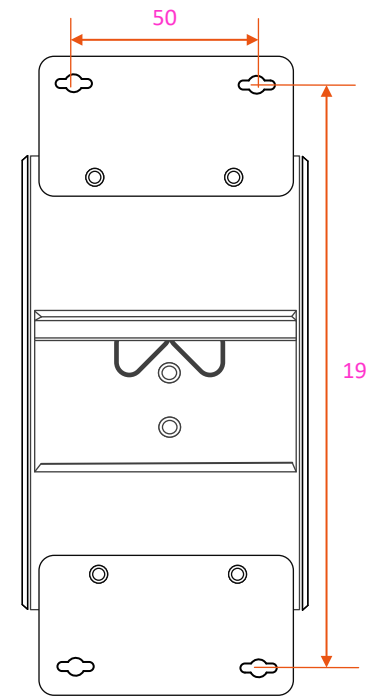

1 2 3 4 5 6 7 8

A

B

C

D

E

F

	NAME	DATE	Product Model FR-7M3424/P/BT FR-7M348F/P/BT FR-7N3224/P/BT	 www.fiberroad.com	
DRAWN	FR021	Sep 22 2022			
MATERIAL	Aluminium				
IP RATING	IP40		REV:1.0	UNIT:mm	SHEET 1 OF 1
FINISH		DO NOT SCALE DRAWING	Ref: FR		FR021D02209002