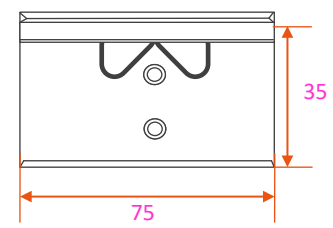

1 2 3 4 5 6 7 8

A

B

C

D

E

F

	NAME	DATE	Product Model FR-7M3424/P/BT FR-7M348F/P/BT FR-7N3224/P/BT	 www.fiberroad.com	
DRAWN	FR021	Sep 22 2022			
MATERIAL	Aluminium				
IP RATING	IP40		REV:1.0	UNIT:mm	SHEET 1 OF 1
FINISH		DO NOT SCALE DRAWING	Ref: FR		FR021D02209002