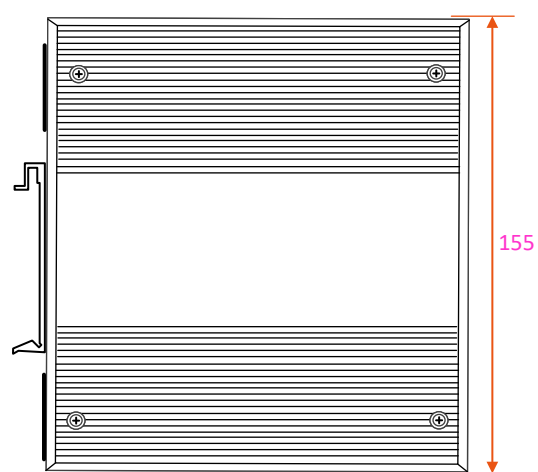

1 2 3 4 5 6 7 8

A

B

C

D

E

F

	NAME	DATE	Product Model FR-7M3424/P/BT FR-7M348F/P/BT FR-7N3224/P/BT	 www.fiberroad.com	
DRAWN	FR021	Sep 22 2022			
MATERIAL	Aluminium				
IP RATING	IP40		REV:1.0	UNIT:mm	SHEET 1 OF 1
FINISH		DO NOT SCALE DRAWING	Ref: FR		FR021D02209002