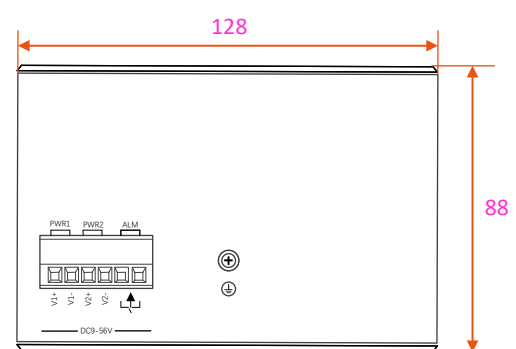

1 2 3 4 5 6 7 8

A

B

C

D

E

F

	NAME	DATE	Product Model FR-7M3424/P/BT FR-7M348F/P/BT FR-7N3224/P/BT	 www.fiberroad.com	
DRAWN	FR021	Sep 22 2022			
MATERIAL	Aluminium				
IP RATING	IP40		REV:1.0	UNIT:mm	SHEET 1 OF 1
FINISH		DO NOT SCALE DRAWING	Ref: FR		FR021D02209002