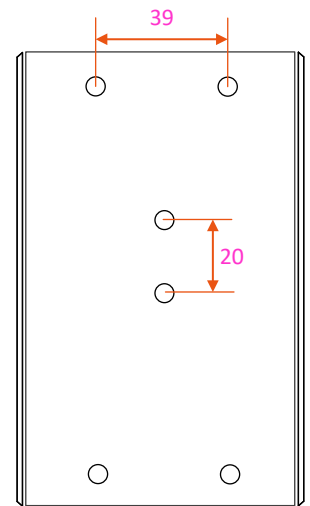

1 2 3 4 5 6 7 8

A

B

C

D

E

F

	NAME	DATE	Product Model FR-7M3424/P/BT FR-7M348F/P/BT FR-7N3224/P/BT	 www.fiberroad.com	
DRAWN	FR021	Sep 22 2022			
MATERIAL	Aluminium				
IP RATING	IP40		REV:1.0	UNIT:mm	SHEET 1 OF 1
FINISH		DO NOT SCALE DRAWING	Ref: FR		FR021D02209002