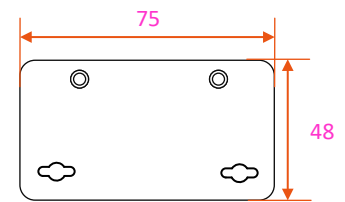

1 2 3 4 5 6 7 8

A

B

C

D

E

F

	NAME	DATE	Product Model FR-7M3424/P/BT FR-7M348F/P/BT FR-7N3224/P/BT	 www.fiberroad.com	
DRAWN	FR021	Sep 22 2022			
MATERIAL	Aluminium				
IP RATING	IP40		REV:1.0	UNIT:mm	SHEET 1 OF 1
FINISH		DO NOT SCALE DRAWING	Ref: FR		FR021D02209002