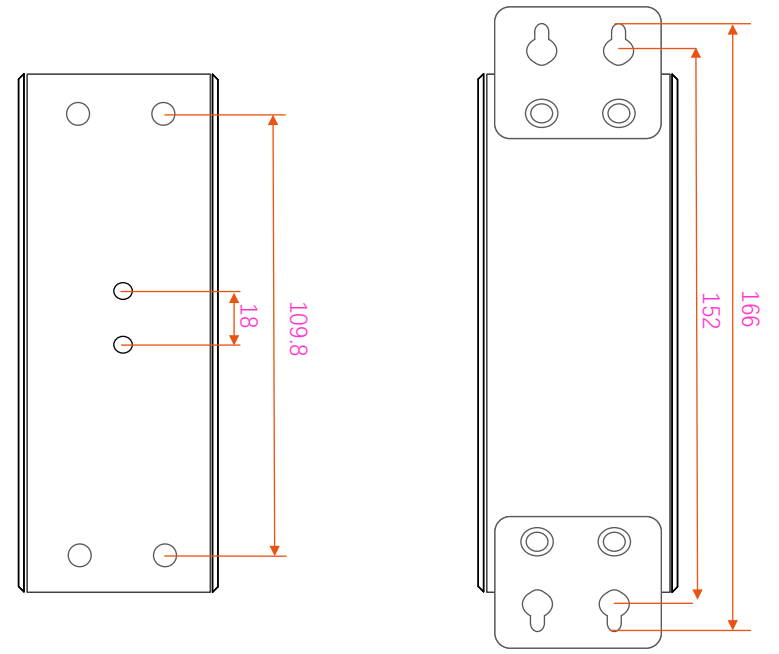

1 2 3 4 5 6 7 8

A

B

C

D

E

F

	NAME	DATE	Product Model FR-7N1008/3008 FR-7N3208/3408 FR-6S3204/3208 FR-6M3204/3208 FR-7S3208 FR-7M3208/3408 FR-7M3208F/3408F FR-7M3404S/3408S	 www.fiberroad.com
DRAWN	FR021	Jul 1, 2022		
MATERIAL	Aluminium		REV:1.0	SHEET 1 OF 1
IP RATING	IP40			
FINISH	DO NOT SCALE DRAWING	Ref: FR	UNIT:mm	FR021D02207002