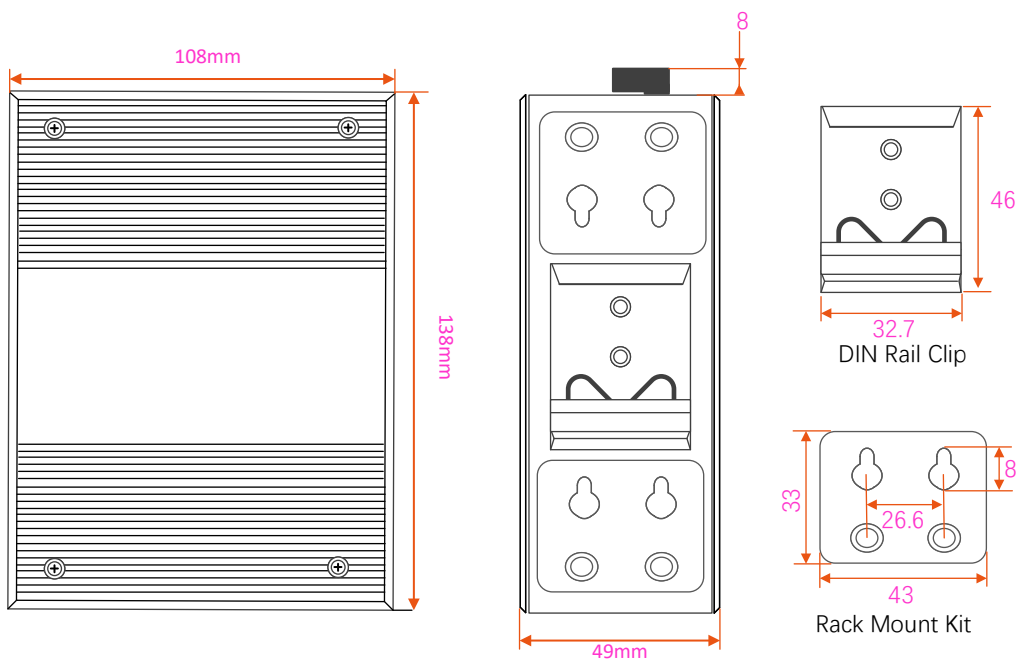

1 2 3 4 5 6 7 8

A

B

C

D

E

F

	NAME	DATE	Product Model FR-7N1008/3008 FR-7N3208/3408 FR-6S3204/3208 FR-6M3204/3208 FR-7S3208 FR-7M3208/3408 FR-7M3208F/3408F FR-7M3404S/3408S	 www.fiberroad.com
DRAWN	FR021	Jul 1, 2022		
MATERIAL	Aluminium		REV:1.0	SHEET 1 OF 1
IP RATING	IP40			
FINISH	DO NOT SCALE DRAWING	Ref: FR	UNIT:mm	FR021D02207002