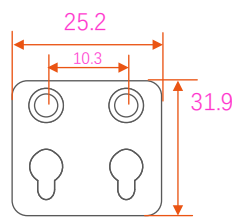

1 2 3 4 5 6 7 8

A  
B  
C  
D  
E  
F

	<b>NAME</b>	<b>DATE</b>	<b>Product Model</b>	 <a href="http://www.fiberroad.com">www.fiberroad.com</a>
<b>DRAWN</b>	FR021	Jun 19, 2023	FR-7 Series	
<b>MATERIAL</b>	Aluminium			
<b>IP RATING</b>	IP40		REV:1.0	SHEET 1 OF 1
<b>FINISH</b>	DO NOT SCALE DRAWING		Ref: FR	UNIT:mm
				FR023D06197002