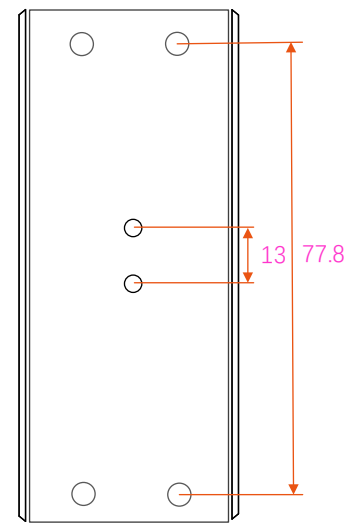

1 2 3 4 5 6 7 8

A  
B  
C  
D  
E  
F

	<b>NAME</b>	<b>DATE</b>	<b>Product Model</b>	 <a href="http://www.fiberroad.com">www.fiberroad.com</a>
<b>DRAWN</b>	FR021	Jun 19, 2023	FR-7 Series	
<b>MATERIAL</b>	Aluminium			
<b>IP RATING</b>	IP40		REV:1.0	SHEET 1 OF 1
<b>FINISH</b>	DO NOT SCALE DRAWING		Ref: FR	UNIT:mm
				FR023D06197002