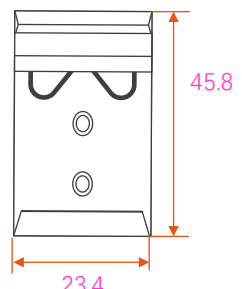

1 2 3 4 5 6 7 8

A  
B  
C  
D  
E  
F

	<b>NAME</b>	<b>DATE</b>	<b>Product Model</b>	 <a href="http://www.fiberroad.com">www.fiberroad.com</a>
<b>DRAWN</b>	FR021	Jun 19, 2023	FR-7 Series	
<b>MATERIAL</b>	Aluminium			
<b>IP RATING</b>	IP40		REV:1.0	SHEET 1 OF 1
<b>FINISH</b>	DO NOT SCALE DRAWING		Ref: FR	UNIT:mm
				FR023D06197002