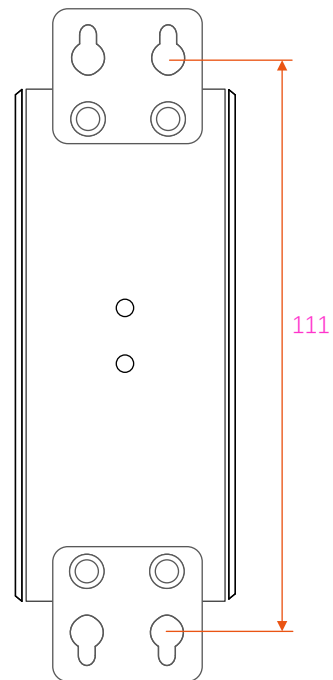

1 2 3 4 5 6 7 8

A  
B  
C  
D  
E  
F

	<b>NAME</b>	<b>DATE</b>	<b>Product Model</b>	 <a href="http://www.fiberroad.com">www.fiberroad.com</a>
<b>DRAWN</b>	FR021	Jun 19, 2023	FR-7 Series	
<b>MATERIAL</b>	Aluminium			
<b>IP RATING</b>	IP40		REV:1.0	SHEET 1 OF 1
<b>FINISH</b>	DO NOT SCALE DRAWING		Ref: FR	UNIT:mm
				FR023D06197002