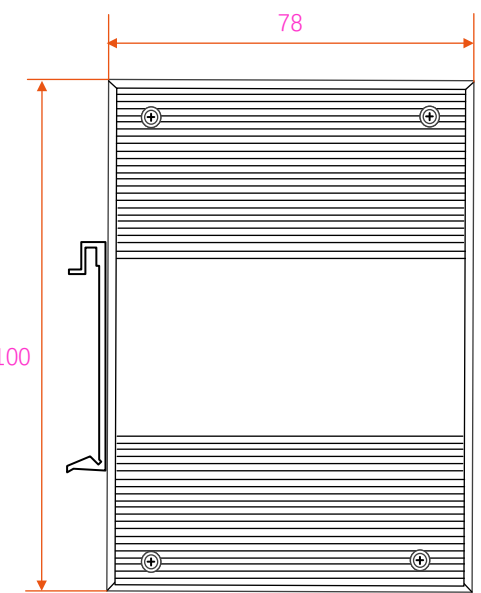

1 2 3 4 5 6 7 8

A  
B  
C  
D  
E  
F

	<b>NAME</b>	<b>DATE</b>	<b>Product Model</b>	 <a href="http://www.fiberroad.com">www.fiberroad.com</a>
<b>DRAWN</b>	FR021	Jun 19, 2023	FR-7 Series	
<b>MATERIAL</b>	Aluminium			
<b>IP RATING</b>	IP40		REV:1.0	SHEET 1 OF 1
<b>FINISH</b>	DO NOT SCALE DRAWING		Ref: FR	UNIT:mm
				FR023D06197002