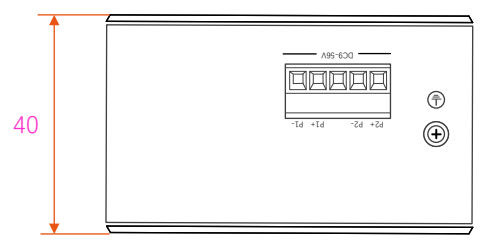

1 2 3 4 5 6 7 8

A  
B  
C  
D  
E  
F

	<b>NAME</b>	<b>DATE</b>	<b>Product Model</b>	 <a href="http://www.fiberroad.com">www.fiberroad.com</a>
<b>DRAWN</b>	FR021	Jun 19, 2023	FR-7 Series	
<b>MATERIAL</b>	Aluminium			
<b>IP RATING</b>	IP40		REV:1.0	SHEET 1 OF 1
<b>FINISH</b>	DO NOT SCALE DRAWING		Ref: FR	UNIT:mm
				FR023D06197002