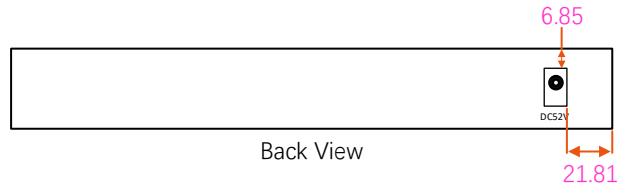

A

Front View

B

Back View

C

Top View

D

E

Side View

F

	NAME	DATE	Product Model		 www.fiberroad.com
DRAWN	FR021	Nov 21 21	FR-5A3010P FR-5A3208P		
MATERIAL	Metal				
IP RATING	IP30		REV:1.0	UNIT:mm	SHEET 1 OF 1
FINISH		DO NOT SCALE DRAWING	Ref: FR		FR021D02111012