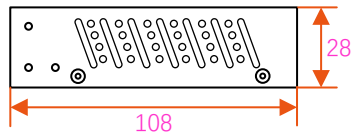

A

Front View

B

Back View

C

Top View

D

E

Side View

F

	NAME	DATE	Product Model		 www.fiberroad.com
DRAWN	FR021	Nov 21 21	FR-5A3010P FR-5A3208P		
MATERIAL	Metal				
IP RATING	IP30		REV:1.0	UNIT:mm	SHEET 1 OF 1
FINISH		DO NOT SCALE DRAWING	Ref: FR		FR021D02111012