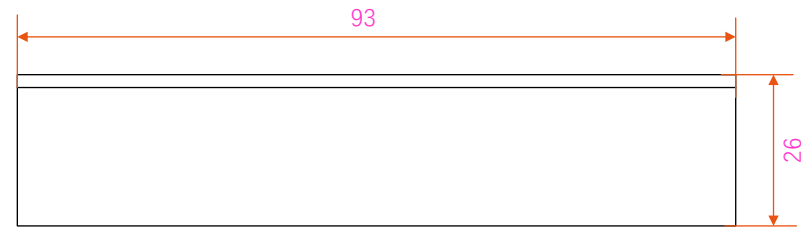

1 2 3 4 5 6 7 8

A

B

C

D

E

F

Side View

Front View

Bottom View

Wall Mount Kit

Top View

	NAME	DATE	Product Model		 www.fiberroad.com
DRAWN	FR016	Feb 26 22	FR-2703		
MATERIAL	Aluminum				
IP RATING	IP40		REV:1.0	UNIT:mm	SHEET 1 OF 1
FINISH	DO NOT SCALE DRAWING		Ref: FR		FR016D0222001