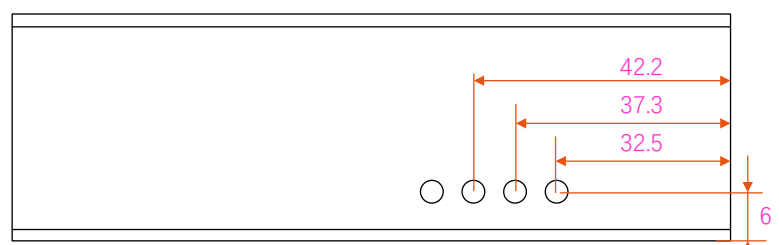

1 2 3 4 5 6 7 8

A

B

C

D

E

F

Side View

Front View

Bottom View

Wall Mount Kit

Top View

	NAME	DATE	Product Model		 www.fiberroad.com
DRAWN	FR016	Feb 26 22	FR-2703		
MATERIAL	Aluminum				
IP RATING	IP40		REV:1.0	UNIT:mm	SHEET 1 OF 1
FINISH	DO NOT SCALE DRAWING		Ref: FR		FR016D0222001