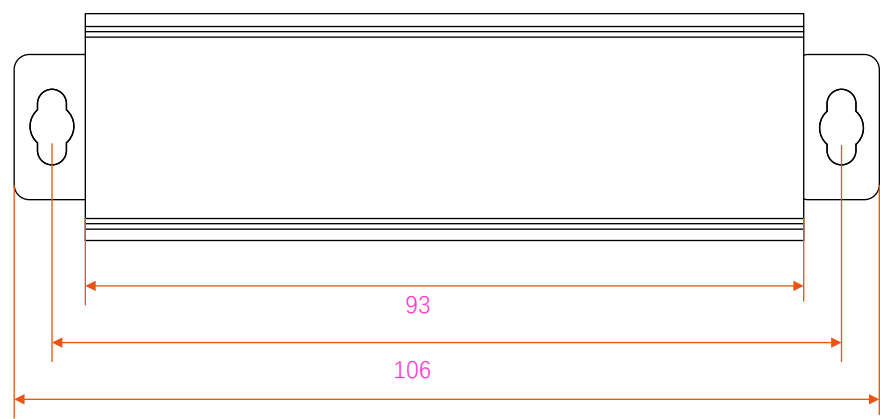

1 2 3 4 5 6 7 8

A

B

C

D

E

F

Side View

Front View

Bottom View

Wall Mount Kit

Top View

	NAME	DATE	Product Model		 www.fiberroad.com
DRAWN	FR016	Feb 26 22	FR-2703		
MATERIAL	Aluminum				
IP RATING	IP40		REV:1.0	UNIT:mm	SHEET 1 OF 1
FINISH	DO NOT SCALE DRAWING		Ref: FR		FR016D0222001