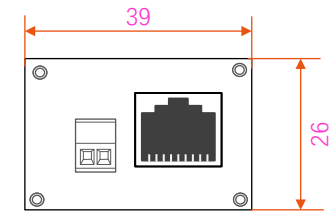

1 2 3 4 5 6 7 8

A

B

C

D

E

F

Side View

Front View

Bottom View

Wall Mount Kit

Top View

	NAME	DATE	Product Model		 www.fiberroad.com
DRAWN	FR016	Feb 26 22	FR-2703		
MATERIAL	Aluminum				
IP RATING	IP40		REV:1.0	UNIT:mm	SHEET 1 OF 1
FINISH	DO NOT SCALE DRAWING		Ref: FR		FR016D0222001