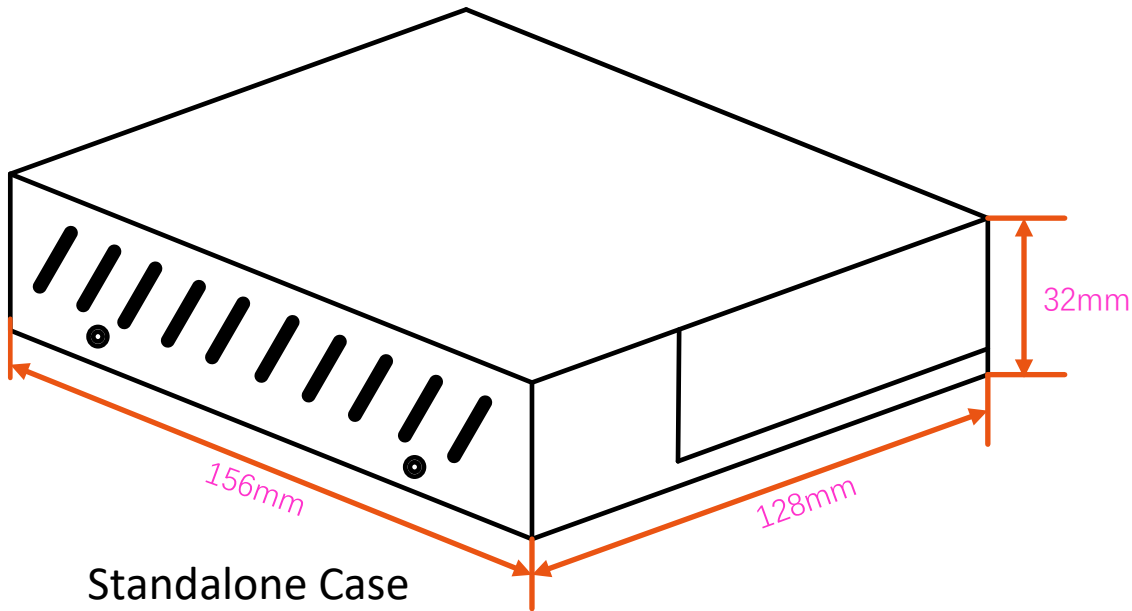

1 2 3 4 5 6 7 8

A

B

C

Standalone Case

D

Card Type

E

F

	NAME	DATE	Product Model Managed Media Converter	 <a href="http://www.fiberroad.com">www.fiberroad.com</a>	
DRAWN	FR021	Jul 1, 2022			
MATERIAL	Aluminium				
IP RATING	IP30		REV:1.0	UNIT:mm	SHEET 1 OF 1
FINISH		DO NOT SCALE DRAWING	Ref: FR		FR021D02207002