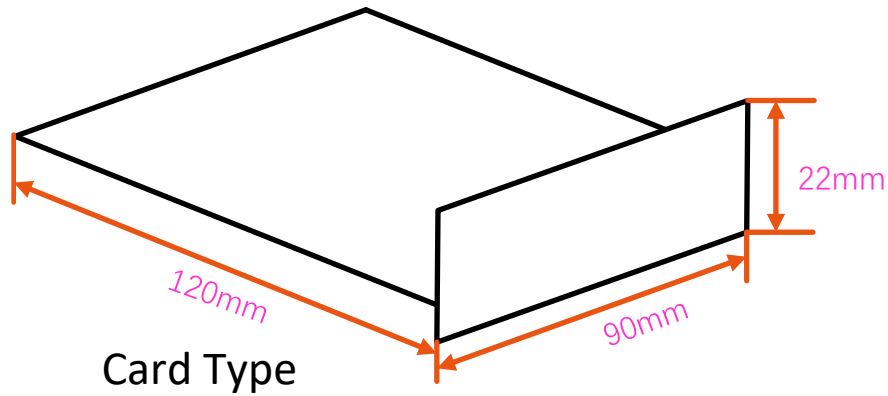

1 2 3 4 5 6 7 8

A

B

C

Standalone Case

D

Card Type

E

F

	NAME	DATE	Product Model Managed Media Converter	 <a href="http://www.fiberroad.com">www.fiberroad.com</a>	
DRAWN	FR021	Jul 1, 2022			
MATERIAL	Aluminium				
IP RATING	IP30		REV:1.0	UNIT:mm	SHEET 1 OF 1
FINISH		DO NOT SCALE DRAWING	Ref: FR		FR021D02207002